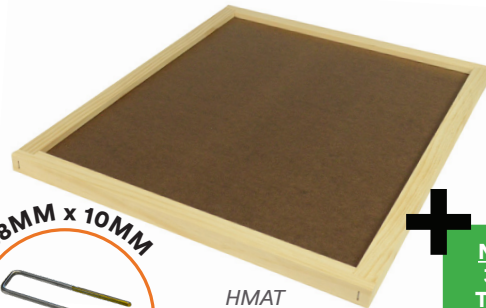

Frame Building Materials

- Frame Nails
- Frame Wire
- Frame Savers
- Frame Tools & Accessories

[View our full range online](#)

Hive Mats

Measurements: 508mm (L) x 406mm (W)		Retail Excl GST	Retail Incl GST
Hive Doctor New!	1+ ea	29.00	33.35
Therma-Lid - Hive Mat & Insulated Lid All-In-One	50+ ea	24.65	28.35
<i>RFEPS</i>	400+ ea	20.30	23.35
Assembled Hive Mat with Wooden Rim <i>HMAT</i>	1+ ea	10.00	11.50
4.75mm smooth 'tempered' hardboard fully assembled with 21.5mm wooden rim. 20 per ctn.	20+ ea	9.62	11.06
	100+ ea	8.80	10.12
	500+ ea	8.36	9.61
Assembled Hive Mat with Plastic Rim <i>HMATPL</i>	1+ ea	12.85	14.78
4.75mm smooth 'tempered' hardboard fully assembled with 21.5mm plastic rim. 20 per ctn.	20+ ea	11.77	13.54
	100+ ea	10.76	12.37
	500+ ea	10.21	11.74
Assembled Hive Mat with Gated Plastic Rim <i>HMATPLGT</i>	1+ ea	15.35	17.65
4.75mm smooth 'tempered' hardboard fully assembled with Gated 21.5mm plastic rim. 20 per ctn.	20+ ea	13.87	15.95
	100+ ea	12.56	14.44
	500+ ea	11.71	13.47
Wooden Rim Only - Kitset 21.5mm, 4.75mm groove <i>HMFR</i>	10+ ea	3.47	3.99
	100+ ea	2.95	3.39
Plastic Rim Only with S/Steel Screws - No Gate Minimum Order: 33 <i>PLFR</i>	33+ ea	7.12	8.19
	99+ ea	5.99	6.89
	396+ ea	5.09	5.85
Plastic Rim Only with S/Steel Screws - Gated Minimum Order: 33 <i>PLFRGT</i>	33+ ea	9.62	11.06
	99+ ea	7.79	8.96
	396+ ea	6.59	7.58
4.75mm Hardboard Only for Hive Mats <i>HMHB</i>	100+ ea	5.40	6.21

RFEPS

HMAT

**NOW WITH
30% MORE
TORSIONAL
STRENGTH**

HMATPLGT

Hive Strappers - Emlock Type

		Retail Excl GST	Retail Incl GST
Hive Strappers - Complete <i>HSCOMP</i>	1+ ea	10.35	11.90
With 4.5m Galv Strapping (4.5m x 17mm x 0.55mm)	40+ ea	8.90	10.24
40 per ctn = 27.2kg / 0.017m ³	120+ ea	7.60	8.74
	480+ ea	7.30	8.40
Bare Emlock <i>HSBARE</i>	1+ ea	8.60	9.90
No Strapping - 60 per ctn	60+ ea	7.60	8.74
	120+ ea	6.30	7.25
	480+ ea	6.20	7.13
Extra Galv Hive Strapping Coil - 16kg <i>HSGSTRAPKG</i>	1+ ea	97.96	112.65
Approx. 50 x 4.5m lengths	4+ ea	86.09	99.00