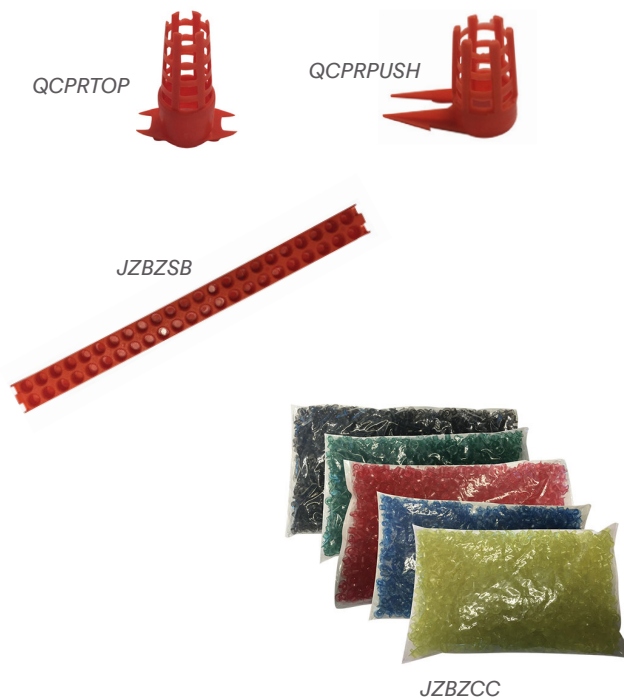

JZ BZ Queen Rearing Equipment Cont.

			Retail Excl GST	Retail Incl GST
JZ BZ Shipping Bar Minimum 10 <i>JZBZSB</i>	10+ ea 100+ ea		2.95 2.51	3.39 2.89
JZ BZ Battery Box for Shipping Queen Cells <i>QCJZBB</i>	1+ ea 96+ ea		4.26 3.83	4.90 4.40
JZ BZ Top Bar Cell Protectors Plastic - 100 per bag <i>QCPRTOP</i>	1+ bag		21.70	24.96
JZ BZ Push In Cell Protectors Plastic - 100 per bag <i>QCPRPUSH</i>	1+ bag		21.70	24.96
JZ BZ Cell Cups Available in Amber, Blue, Green, Red and Smoke				
100 per bag <i>JZBZCC100</i>	1+ bag		22.57	25.96
1000 per bag <i>JZBZCC1000</i>	1+ bag		199.26	229.15
JZ BZ - Clear Queen Cage Minimum 100 <i>JZBZQC</i>	100+ ea 1000+ ea		0.43 0.39	0.49 0.45