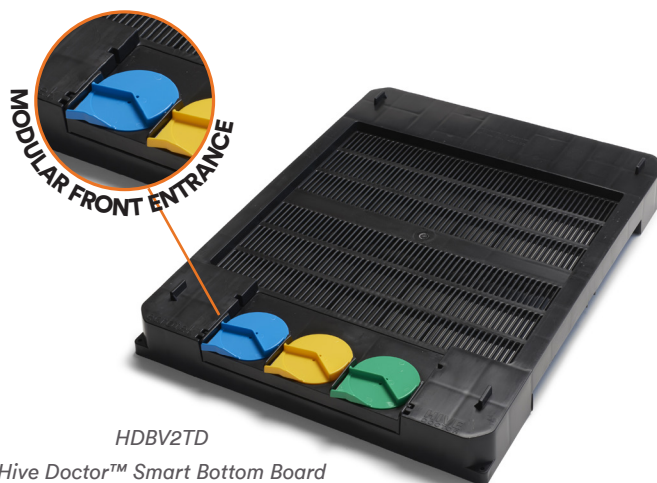

BEESB4DF40

BEESB4CPL

BEESBR

BEESBL

MGG

Bottom Boards

			Retail Excl GST	Retail Incl GST
Hive Doctor™ Smart Bottom Board with Bar Entrance <small>Low profile and ventilated HDBV2ER</small>	1+ ea		22.45	25.82
	10+ ea		21.35	24.55
	100+ ea		19.45	22.37
	500+ ea		17.45	20.07
	1000+ ea		16.75	19.26
Hive Doctor™ Smart Bottom Board with Triple Disk Entrance <small>Low profile and ventilated HDBV2TD</small>	1+ ea		25.45	29.27
	10+ ea		24.16	27.78
	100+ ea		21.86	25.14
	500+ ea		19.75	22.71
	1000+ ea		18.90	21.74
Hive Doctor™ Original Bottom Board <small>BBOAHDR Versatile and easy to use.</small>	1+ ea		23.45	26.97
	10+ ea		22.35	25.70
	100+ ea		20.45	23.52
	500+ ea		18.45	21.22
	1000+ ea		17.75	20.41
Kitset Wooden Bottom Board <small>BBOA Kitset includes: deck, risers & H4 treated bearers</small>	1+ ea		16.00	18.40
	10+ ea		15.80	18.17
	120+ ea		13.30	15.30
	480+ ea		12.80	14.72
	Assembled Wooden Bottom Board Paraffin Dipped <small>BBOAAD Includes H4 treated bearers</small>	1+ ea		23.90
10+ ea			22.50	25.88
120+ ea			21.10	24.27
480+ ea			19.65	22.60

HDBV2TD
Hive Doctor™ Smart Bottom Board available with Triple Disk Entrance or Bar Reducer

BBOAHDR

Bottom Board Accessories

			Retail Excl GST	Retail Incl GST	
Triple Disk Entrance for Smart Bottom Board <small>HDEV2</small>	1+ ea		4.95	5.69	
	10+ ea		4.66	5.36	
	100+ ea		4.16	4.78	
	500+ ea		3.75	4.31	
	Bar Entrance Reducer for Smart Bottom Board <small>HDRV2</small>	1+ ea		1.95	2.24
10+ ea			1.85	2.13	
100+ ea			1.75	2.01	
500+ ea			1.40	1.61	
White Pest Checking Tray for Smart Bottom Board <small>HDTV2</small>		1+ ea		2.99	3.44
	10+ ea		2.82	3.24	
	100+ ea		2.52	2.90	
	Wooden Feet for Smart Bottom Board Per Pair <small>H4 treated HDBV2WDFT</small>	1+ pair		6.88	7.91
		10+ pair		6.71	7.72
100+ pair			6.47	7.44	
Pest Checking Tray for Original Bottom Board <small>Available in Black (PESTCHKBHDR) or White (PESTCHKWHDR)</small>		1+ ea		2.99	3.44
	10+ ea		2.82	3.24	
	100+ ea		2.52	2.90	