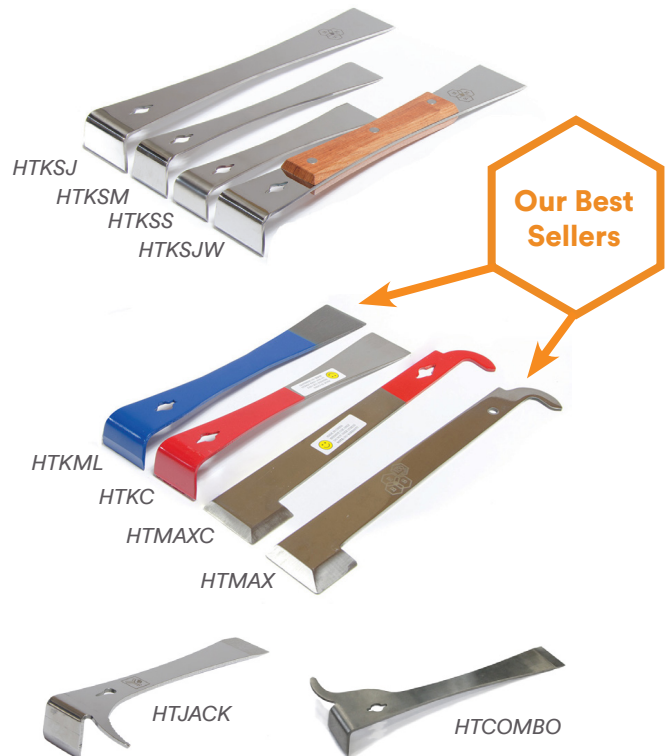

			Retail Excl GST	Retail Incl GST
3 Second Box Brander Kitset with Head <i>BOXBRNDR</i>	1+ ea		366.67	421.67
Box Branding Stencil <i>BOXIDPRS</i>	1+ ea		89.00	102.35

Hot Deals!

ONLINE NOW!

Visit www.ecrotek.co.nz/products/hot-deals

Hive Tools - Kelly & Maxant

			Retail Excl GST	Retail Incl GST
Kelly Type 12" Jumbo Stainless Steel <i>HTKSJ</i>	1+ ea		27.78	31.95
	6+ ea		24.78	28.50
Kelly Type 9" Medium Stainless Steel <i>HTKSM</i>	1+ ea		17.35	19.95
	6+ ea		16.09	18.50
Kelly Type 7" Small Stainless Steel <i>HTKSS</i>	1+ ea		14.74	16.95
	6+ ea		12.61	14.50
Kelly Type 12" Jumbo S/Steel with handle <i>HTKSJW</i>	1+ ea		29.20	33.58
	6+ ea		26.20	30.13
Kelly Type 10" Heavy Duty Blue <i>HTKML</i>	1+ ea		17.35	19.95
	6+ ea		16.09	18.50
Kelly Type 10" Red <i>HTKC</i>	1+ ea		8.20	9.43
	6+ ea		7.82	8.99
Maxant Type Red 10" <i>HTMAXC</i>	1+ ea		9.40	10.81
	6+ ea		8.27	9.51
Maxant Type S/Steel 10" with Hook <i>HTMAX</i>	1+ ea		26.04	29.95
	6+ ea		23.91	27.50
Jack the Ripper 210mm S/Steel - Lega <i>HTJACK</i>	1+ ea		21.70	24.96
	6+ ea		20.43	23.49
Combo Tool S/Steel <i>HTCOMBO</i>	1+ ea		16.98	19.53
	6+ ea		14.94	17.18