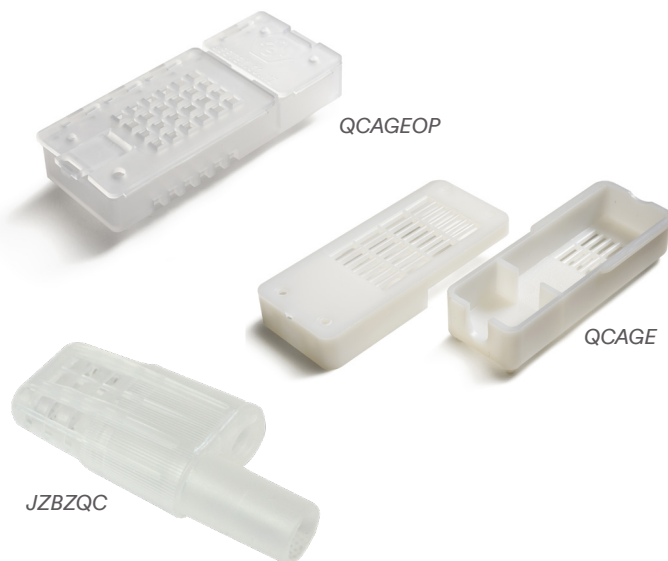

Queen Cages

			Retail Excl GST	Retail Incl GST
Beetek Ultimate One Piece Clear Queen Cage See page 30 for details <i>QCAGEOP</i>	10+ ea 100+ ea 1000+ ea		0.43 0.39 0.35	0.49 0.45 0.40
Two Piece White Queen Cage Airborne / Ecrotek Minimum 10 <i>QCAGE</i>	10+ ea 100+ ea 500+ ea		0.60 0.54 0.48	0.69 0.62 0.55
Two Piece Clear Queen Cage Airborne / Ecrotek Minimum 500 Upon request only <i>QCAGEC</i>	500+ ea		0.73	0.84
JZ BZ - Clear Queen Cage Order in multiples of 100 <i>JZBZQC</i>	100+ ea 1000+ ea		0.43 0.39	0.49 0.45
Jenter Roller Cage <i>JENROLLCGE</i> 10 per bag	1+ bag		28.26	32.50