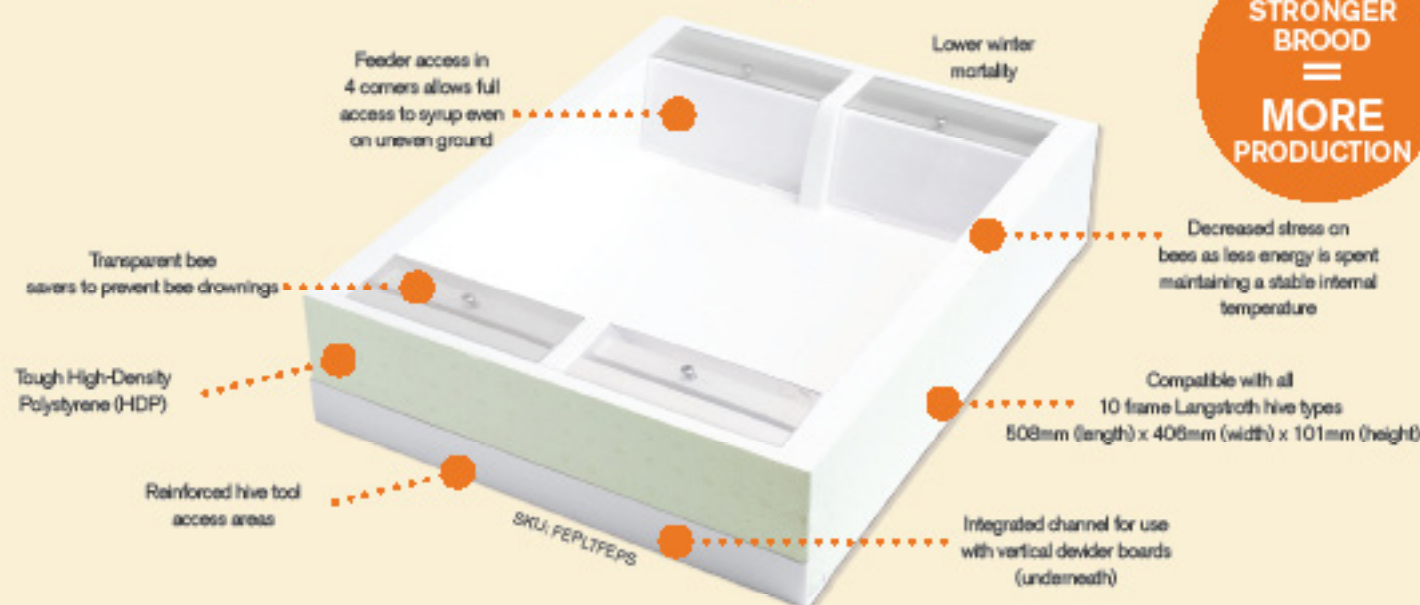

Fine dining with climate control

HIVE DOCTOR THERMA-FEEDER (8.5L)

Insulation and Feeding All-In-One