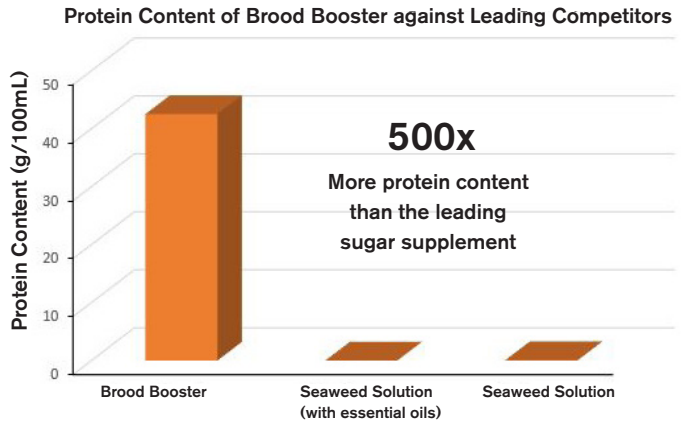

SCIENCE-BASED NUTRITION

BEE FIT!

GOOD FOR REPRODUCTION

BEE STRONGER FLY FURTHER

BEE STRONGER LIVE LONGER

View the science at vitahive.co.nz

*From local and imported ingredients

VitaHive is a range of scientifically researched and formulated bee health and nutrition products developed to deliver stronger and healthier hives. Our advanced manufacturing techniques produce highly palatable supplementary feeds with a superior blend of selected ingredients to produce higher honey yields, better brood and improved pollination.

Our latest research articles learn more at www.vitahive.co.nz

Power Feed - HPG Development:

The importance of the Hypopharyngeal Gland and how Power Feed™ influences HPG development

Brood Booster - Nutritional Panel:

The nutritional composition of Brood Booster and its effectiveness in helping to build healthy and strong hives

Power Feed - Particle Size:

Power Feed particle size and its relationship to nutrient absorption in bees