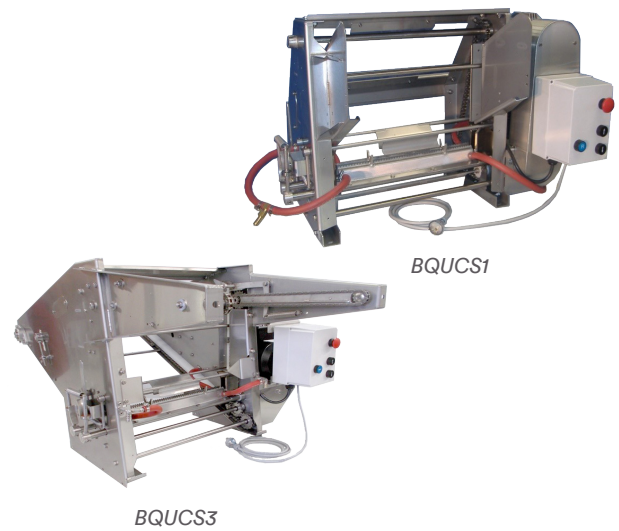

Uncapping Machines

			Retail Excl GST	Retail Incl GST
S1B Uncapper with Slide Magazine <i>BQUCS1</i> - Now with variable speed	1+	ea	8100.00	9315.00
S2B Uncapper with Slide Magazine and Elevated Delivery <i>BQUCS2</i> - Now with variable speed	1+	ea	9200.00	10580.00
S3B Uncapper with Chain Feed Magazine and Elevated Delivery <i>BQUCS3</i> - Now with variable speed	1+	ea	12700.00	14605.00
S4B Uncapper with Chain Feed Magazine <i>BQUCS4</i> - Now with variable speed	1+	ea	11800.00	13570.00
Deboxer - HD, Hands Free <i>BQUCDB</i>	1+	ea	6450.00	7417.50

Note: Generally imported to order

BQUCS1

BQUCS3

Wax Moulds

			Retail Excl GST	Retail Incl GST
8kg Plastic Rectangular Wax Mould <i>WMOULD8</i>	1+	ea	9.48	10.90
	10+	ea	8.43	9.69

Best size for export blocks

Wax Melters

			Retail Excl GST	Retail Incl GST
Finlay 250L Wax Melter (Includes Screen) <i>WMFIN</i>	1+	ea	8980.04	10327.05
Lega 25L Double Wall Wax Melter (7412) <i>WMLEDW25</i>	1+	ea	1560.87	1795.00
Lega 70L Double Wall Wax Melter (7411) <i>WMLEDW70</i>	1+	ea	2586.96	2975.00
Lega Steam Wax Melter (7092) <i>WMLEST</i>	1+	ea	2452.17	2820.00
Lega Solar Wax Melter Small, Double Glass, Galvanised (7120) 650mm x 650mm <i>WMLES07120</i>	1+	ea	632.70	727.61
Lega Solar Wax Melter Medium, Double Glass, S/Steel (7150) 700mm x 700mm <i>WMLES07150</i>	1+	ea	1300.00	1495.00
Lega Solar Wax Melter Large, Double Glass, S/Steel (7170) 1000 mm x 1000mm <i>WMLES07170</i>	1+	ea	2100.00	2415.00
20L MobilTherm 650 For Wax Melters <i>THERMOIL</i>	1+	ea	188.00	216.20