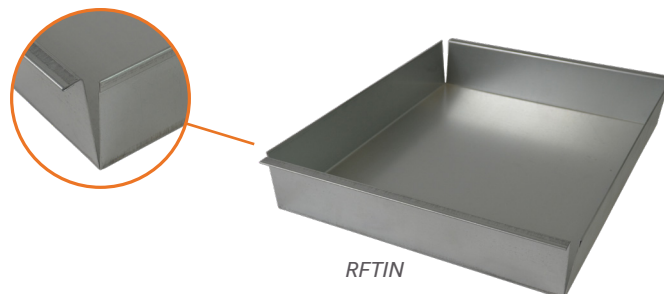

Paraffin Wax - For Timber Preservation

			Retail Excl GST	Retail Incl GST
Paraffin Wax - 25kg carton	1+	ea	81.25	93.44
1kg will treat 4-5 FD storeys <i>PARCTN</i>	12+	ea	79.81	91.78
12+ cartons (300kg+), 40+ cartons (1000kg+)	40+	ea	74.75	85.96
Microcrystalline Wax	1+	ea	148.46	170.73
25kg Blocks <i>MICROWAX</i>	12+	ea	137.85	158.53
	40+	ea	134.02	154.12

Pollen Traps

			Retail Excl GST	Retail Incl GST
Superior Pollen Trap - Mann	1+	ea	153.50	176.52
Lake <i>POLLTRAP</i>	10+	ea	138.50	158.87

Propolis Mats

Beetek propolis mats are the industry standard and produce the greatest yield. One of the best investments you can make!

			Retail Excl GST	Retail Incl GST
Beetek Plastic Propolis Mat	1+	ea	6.70	7.71
<i>PROPMAT</i>	10+	ea	6.11	7.03
50 per carton	100+	ea	5.60	6.44
	500+	ea	5.20	5.98
Beetek Plastic Propolis Mat with Top Feeder Access	1+	ea	6.70	7.71
<i>PROPMATHL</i>	10+	ea	6.11	7.03
50 per carton	100+	ea	5.60	6.44
	500+	ea	5.20	5.98

Roofs

			Retail Excl GST	Retail Incl GST
Hive Doctor New!	1+	ea	29.00	33.35
Therma-Lid - Hive Mat & Insulated Lid All-In-One	50+	ea	24.65	28.35
<i>RFEPS</i>	400+	ea	20.30	23.35
Galvanised Sprung End HD 0.95mm (2 Handle)	1+	ea	20.83	23.95
<i>RFTINH</i>	10+	ea	17.78	20.45
	100+	ea	16.89	19.42
	500+	ea	16.13	18.55
Galvanised Sprung End MD 0.75mm (1 or 2 Handle)	1+	ea	17.35	19.95
<i>RFTIN / RFTINI</i>	10+	ea	16.24	18.68
NB: No Handle Styles available upon request	100+	ea	14.79	17.01
	500+	ea	14.12	16.24
Galvanised Sprung End LD 0.55mm (2 handle)	1+	ea	14.70	16.91
<i>RFTIN55</i>	10+	ea	13.60	15.64
	100+	ea	12.57	14.46
	500+	ea	12.13	13.95
Galvanised 'Rivet Style' MD 0.75mm	1+	ea	18.22	20.95
<i>RFTINR</i>	10+	ea	17.03	19.58
	100+	ea	15.50	17.82
	500+	ea	14.63	16.82

HD = Heavy | MD = Medium | LD = Light

RFEPS