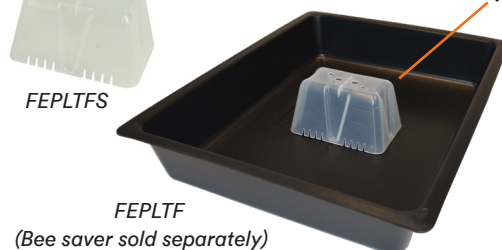

Feeders (Top)

			Retail Excl GST	Retail Incl GST
Hive Doctor New! Therma-Feeder 8.5L	1+	ea	34.34	39.49
Insulation and feeding All-In-One	50+	ea	32.31	37.16
<i>FEPLTFEPS</i>	400+	ea	28.17	32.40
Hive Doctor One Piece 12L Top Feeder	1+	ea	19.40	22.31
<i>FEPLTFHDCOMP</i>	50+	ea	17.81	20.48
Includes bee savers	400+	ea	16.22	18.65
Beetek 9.5L Top Feeder	1+	ea	18.90	21.74
Combo 90mm deep with Bee Saver and Feeder Rim	50+	ea	16.97	19.52
<i>FEPLTFCOMBO</i>	400+	ea	14.35	16.80
Beetek 9.5L Top Feeder 90mm deep	1+	ea	7.78	8.95
25 per ctn <i>FEPLTF</i>	50+	ea	7.12	8.19
Bee saver sold separately	400+	ea	5.82	6.69
Beetek Bee Saver for 9.5L Top Feeder Improved	1+	ea	2.90	3.34
<i>FEPLTFS</i>	50+	ea	2.52	2.90
Compatible with Beetek 9.5L feeder (<i>FEPLTF</i>)	400+	ea	2.20	2.53
Half Top Feeder - 11L	1+	ea	6.30	7.25
approx 350 x 220 x 132mm <i>FEPLHT</i>	100+	ea	6.04	6.95