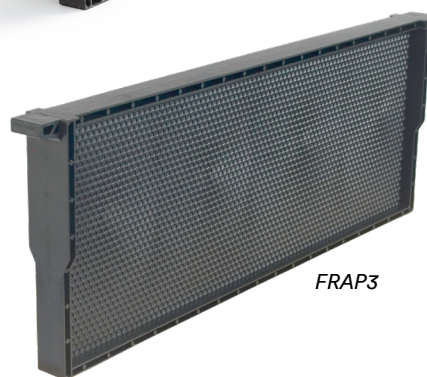

FRAPFWAX30G

FRAPMWAX30G

FRAP3

STAPLED AND GLUED

FR33CPS30G

SAVE TIME AND MONEY

WITH OUR RTG (READY TO GO) BEE BOXES

OUR PARAFFIN DIPPED RTG BOXES ARE BUILT TO LAST AND COME LOADED WITH FRAMES OF YOUR CHOICE. NO MUCKING AROUND, NO REJECTS AND NO ISSUES.