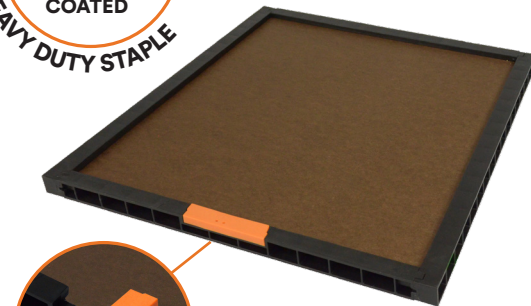

HMAT

HMATPLGT

Hive Strappers - Emlock Type

		Retail Excl GST	Retail Incl GST
Hive Strappers - Complete <i>HSCOMP</i>	1+ ea	10.35	11.90
With 4.5m Galv Strapping (4.5m x 17mm x 0.55mm)	40+ ea	8.90	10.24
40 per ctn = 27.2kg / 0.017m³	120+ ea	7.60	8.74
	480+ ea	7.30	8.40
Bare Emlock <i>HSBARE</i>	1+ ea	8.60	9.90
No Strapping - 60 per ctn	60+ ea	7.60	8.74
	120+ ea	6.30	7.25
	480+ ea	6.20	7.13
Extra Galv Hive Strapping Coil - 16kg <i>HSGSTRAPKG</i>	1+ ea	97.96	112.65
Approx. 50 x 4.5m lengths	4+ ea	86.09	99.00