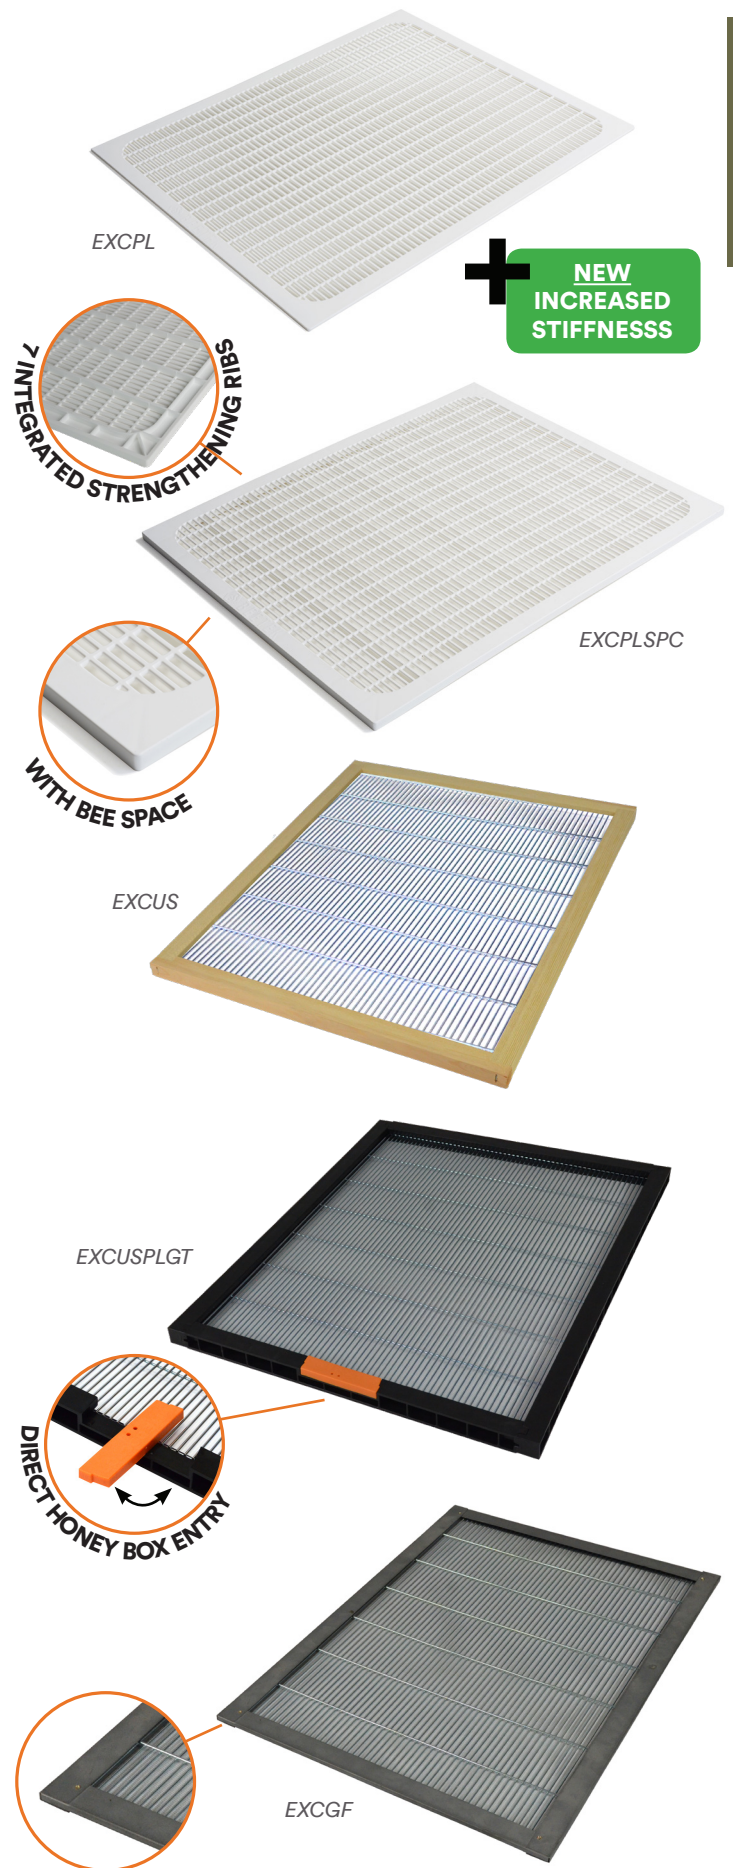

Retail Excl GST	Retail Incl GST
Beetek Standard Plastic Queen Excluder	1+ ea		6.65	7.65
Improved UV <i>EXCPL</i>	20+ ea		6.15	7.07
50 per ctn	100+ ea		5.25	6.04
	500+ ea		4.00	4.60
Beetek Bee Space Plastic Queen Excluder	1+ ea		8.15	9.37
<i>EXCPLSPC</i>	32+ ea		7.65	8.80
32 per ctn	384+ ea		6.75	7.76
	768+ ea		5.65	6.50
Beetek Bee Space Plastic Queen Excluder with Entrance	1+ ea		8.15	9.37
<i>EXCPLNTSP</i>	32+ ea		7.65	8.80
32 per ctn	384+ ea		6.75	7.76
	768+ ea		5.65	6.50
USA Welded Wire Excluder with 17.2mm Wood Rim	1+ ea		15.51	17.84
<i>EXCUS</i>	25+ ea		13.45	15.47
25 per ctn	100+ ea		12.35	14.20
	500+ ea		11.73	13.49
USA Welded Wire Excluder with 21.5mm Plastic Rim	1+ ea		17.87	20.55
<i>EXCUSPL</i>	20+ ea		15.60	17.94
20 per ctn	100+ ea		14.31	16.46
	500+ ea		13.58	15.62
USA Welded Wire Excluder with Gated 21.5mm Plastic Rim	1+ ea		20.37	23.43
<i>EXCUSPLGT</i>	20+ ea		17.70	20.36
20 per ctn	100+ ea		16.11	18.53
	500+ ea		15.08	17.34
USA Welded Wire Excluder with Galvanised Rim	1+ ea		16.81	19.33
<i>EXCGF</i>	20+ ea		14.57	16.76
20 per ctn	100+ ea		13.37	15.38
8 Frame also available <i>EXCGF8</i>	500+ ea		12.70	14.60
USA Welded Wire Grid 'only' 477mm x 375mm	30+ ea		11.64	13.39
<i>EXCGR</i>	120+ ea		10.63	12.22
30 per ctn - order in full carton lots	480+ ea		10.09	11.60
Italian Threaded Wire Excluder with 17.2mm Wood Rim	1+ ea		19.96	22.95
<i>EXCIT</i>	25+ ea		17.22	19.80
25 per ctn	100+ ea		15.83	18.20
	500+ ea		15.00	17.25
Italian Threaded Wire Excluder with 21.5mm Plastic Rim	1+ ea		21.44	24.66
<i>EXCITPL</i>	20+ ea		18.72	21.53
20 per ctn	100+ ea		17.17	19.75
	500+ ea		16.30	18.74
Italian Threaded Wire Excluder 21.5mm Gated Plastic Rim	1+ ea		23.49	27.01
<i>EXCITPLGT</i>	20+ ea		20.77	23.89
20 per ctn	100+ ea		19.22	22.10
	500+ ea		18.35	21.10
Italian Threaded Wire Grid 'only' 477 x 375mm	25+ ea		15.58	17.92
<i>EXCGR</i>	100+ ea		14.34	16.49
25 per ctn - order in full carton lots	500+ ea		13.62	15.66
Wood Rim only (17.2mm) Kitset <i>EXCFR</i>	20+ ea		3.10	3.57
Rims only for USA & Italian Grids	100+ ea		2.84	3.27
For Plastic Rim Only see page 13