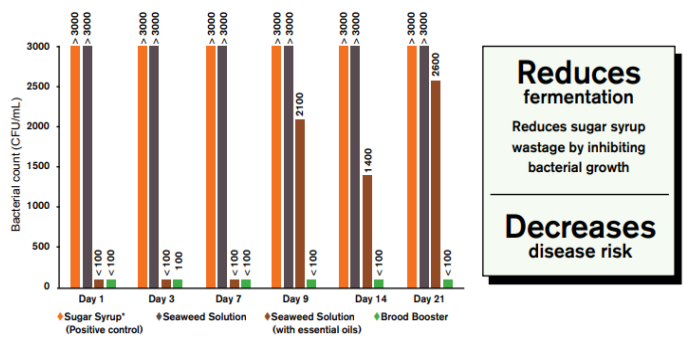

Our latest research articles learn more at www.vitahive.co.nz

Power Feed - HPG Development:

The importance of the Hypopharyngeal Gland and how Power Feed™ influences HPG development

Brood Booster - Nutritional Panel:

The nutritional composition of Brood Booster and its effectiveness in helping to build healthy and strong hives

Power Feed - Particle Size:

Power Feed particle size and its relationship to nutrient absorption in bees

Brood Booster - Fermentation:

The effects of adding Brood Booster to sugar syrup on fermentation due to bacterial growth

Health & Treatment

Bee Nutrition

			Retail Excl GST	Retail Incl GST
Kobee Bee Nutrition New!				
1 Litre <i>KOBEE1L</i>	1+	ea	33.00	37.95
5 Litre <i>KOBEE5L</i>	1+	ea	89.95	103.45
20 Litre <i>KOBEE20L</i>	1+	ea	224.00	257.60
100 Litre <i>KOBEE100L</i>			938.00	1078.70
200 & 1000L	<i>AVAILABLE ON REQUEST</i>			
VitaHive™ Brood Booster™				
250ml Makes up to 25L <i>VHBB250ML</i>	1+	ea	20.00	23.00
1L Makes up to 100L <i>VHBB1L</i>	1+	ea	49.00	56.35
	6+	ea	39.20	45.08
20L Makes up to 2000L <i>VHBB20L</i>	1+	ea	489.00	562.35
VitaHive™ Power Feed™ Pollen Supplement				
5kg Patties (carton) Ready-To-Go Patties <i>VHFPAT5KG</i>	1+	ea	39.00	44.85
15kg Patties (carton) Ready-To-Go Patties <i>VHFPAT15KG</i>	1+	ea	96.75	111.26
	10+	ea	81.75	94.01
	50+	ea	74.25	85.39
	200+	ea	73.25	84.24
20kg Powder (bag) Makes approx. 80 x 500g Patties <i>VHFFPOW</i>	1+	ea	159.00	182.85
	50+	ea	148.00	170.20
Flaxseed Oil Blend 15L For use when making VitaHive patties. <i>FLAXOIL15L</i>	1+	ea	97.50	112.13