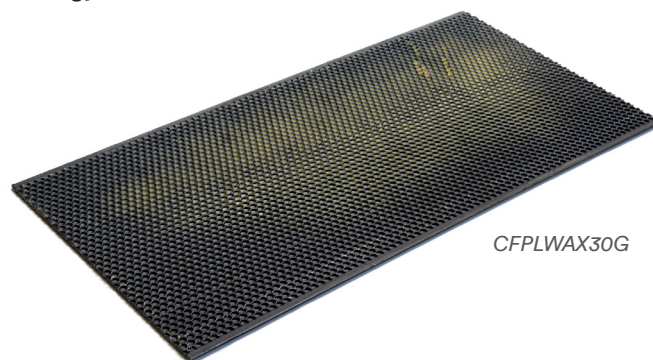

CFPLWAX30G