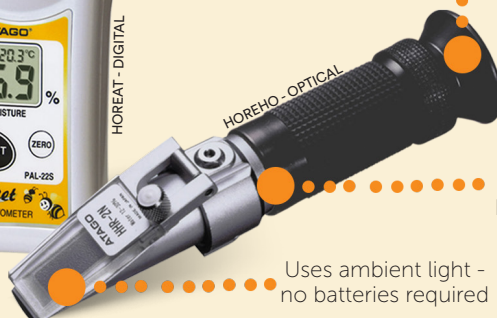

Honey Moisture Readings Made Easy! ATAGO Honey Refractometers

Easy-clean sample dish with IP65 water resistance rating

Fast read-out of honey moisture content

Download test results directly to your computer