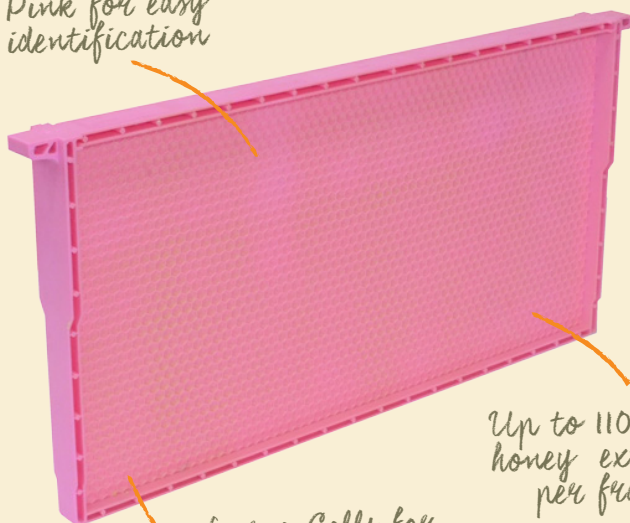

FRAPFDPWAX30G

FRAP3DPWAX30G

30g waxed or unwaxed

Full Depth
& 3/4 Depth
available
now

Keeping ahead *with* HoneyMax

Less wax, more honey!

Pink for easy identification

Large Cells for faster, cleaner extraction

*Up to 110g more honey extracted per frame**

Field tested and proven by beekeepers throughout New Zealand, our new HoneyMax frames are an evolution in honey extraction. The larger cell size reduces extraction time, releases honey more freely and improves yield so you can watch that honey flow.