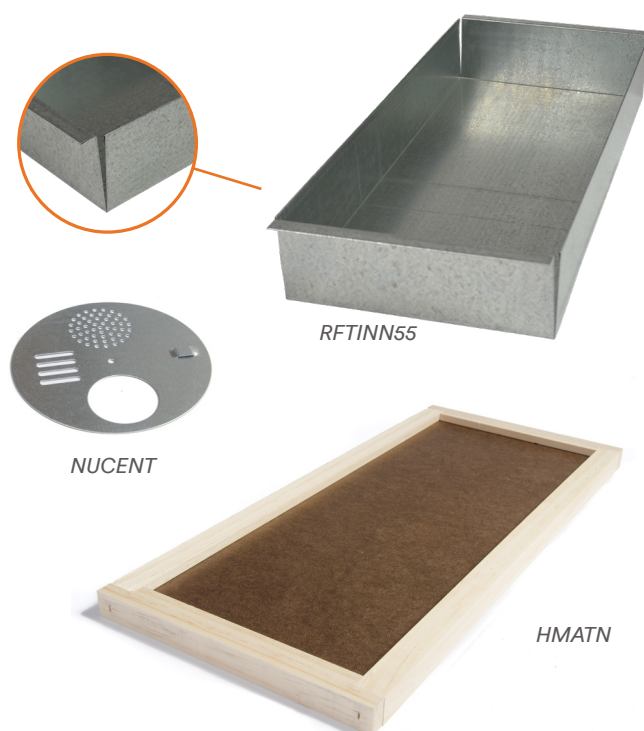

Nuc Box Accessories

			Retail Excl GST	Retail Incl GST
Smart Nuc Rotating Queen Excluder <i>NUCEXCHDR</i>	1+	ea	2.00	2.30
	100+	ea	1.80	2.07
Smart Nuc Vent/Bee Escape <i>BEESCPHDR</i>	1+	ea	.80	.92
	100+	ea	.70	.81
Galv Sprung End Roof for Wooden Nuc 0.55mm <i>RFTINN55</i>	1+	ea	16.09	18.50
515 x 228 x 83mm internal measurements	10+	ea	14.35	16.50
	100+	ea	11.74	13.50
Hive Mat for Wooden Nuc <i>HMATN</i>	1+	ea	9.00	10.35
4.75mm smooth hardboard fully assembled with 21.5mm wooden rim	10+	ea	8.22	9.45
	100+	ea	7.50	8.63
Metal Entrance Disk for Wooden Nuc	1+	ea	2.00	2.30
125mm Diameter <i>NUCENT</i>	10+	ea	1.85	2.13
	100+	ea	1.61	1.85
Nuc Box Nylon Strap	1+	ea	2.17	2.50
19 x 1524mm <i>NUCBSTR</i>