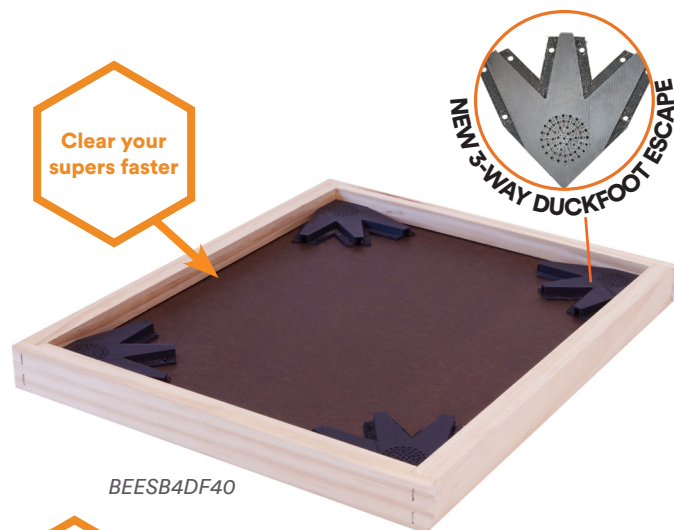

METAL CORNER BEE ESCAPE BOARDS

Bee Escapes

			Retail Excl GST	Retail Incl GST
Duckfoot Escape - Bare New!	1+ ea		1.60	1.84
12 way <i>BEESDF</i>	10+ ea		1.40	1.61
	100+ ea		1.20	1.38
Metal Corner Bee Escape - Bare <i>BEESC</i>	1+ ea		2.10	2.42
	10+ ea		1.90	2.19
	100+ ea		1.70	1.96
Plastic 8-way Round Bee Escape - Bare <i>BEESL</i>	1+ ea		3.60	4.14
	10+ ea		3.50	4.03
	100+ ea		3.05	3.51

[View our full range online](#)

Entrance Guards

			Retail Excl GST	Retail Incl GST
Galvanised Clip-On Mouse Guard <i>MGG</i>	1+ ea		3.43	3.95
3.3mm ventilation holes 64mm x 8mm entrance	10+ ea		3.15	3.62
	100+ ea		2.96	3.40