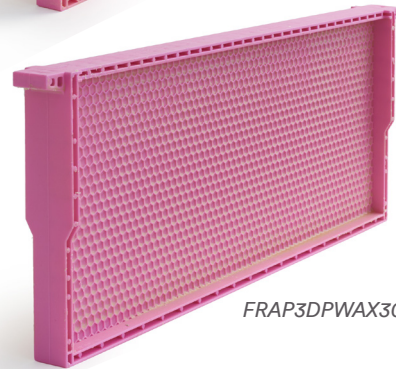

FRAPFDPWAX30G

FRAP3DPWAX30G

30g waxed or unwaxed

Full Depth
& 3/4 Depth
available
now