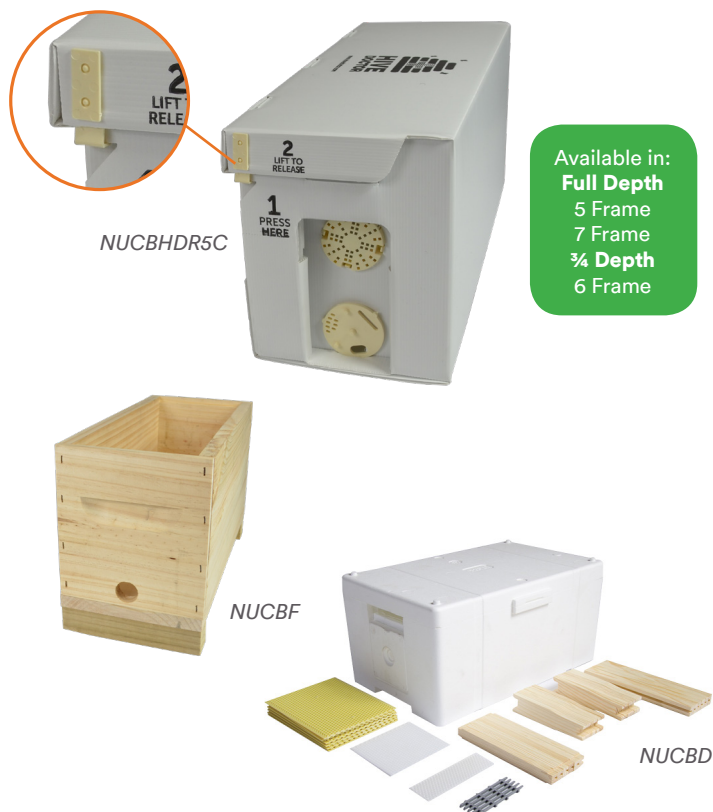

RFEPS

HMAT

**NOW WITH
30% MORE
TORSIONAL
STRENGTH**

HMATPLGT

Hive Strappers - Emlock Type

		Retail Excl GST	Retail Incl GST
Hive Strappers - Complete <i>HSCOMP</i>	1+ ea	10.35	11.90
With 4.5m Galv Strapping (4.5m x 17mm x 0.55mm)	40+ ea	8.90	10.24
40 per ctn = 27.2kg / 0.017m ³	120+ ea	7.60	8.74
	480+ ea	7.30	8.40
Bare Emlock <i>HSBARE</i>	1+ ea	8.60	9.90
No Strapping - 60 per ctn	60+ ea	7.60	8.74
	120+ ea	6.30	7.25
	480+ ea	6.20	7.13
Extra Galv Hive Strapping Coil - 16kg <i>HSGSTRAPKG</i>	1+ ea	97.96	112.65
Approx. 50 x 4.5m lengths	4+ ea	86.09	99.00

HIVE DOCTOR SMART NUCS

- **New clipping mechanism** that holds tight without needing Velcro dots
- Improved hive Box management flexibility e.g. 5 frames of bees and a feeder
- UV rated and waterproof with an 80kg stackable capability
- Heat Sealing Technology to improve thermal efficiency and maintain a consistent temperature