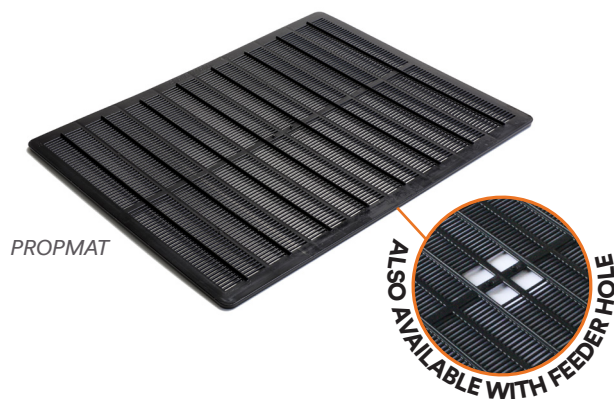

Paraffin Wax - For Timber Preservation

			Retail Excl GST	Retail Incl GST
Paraffin Wax - 25kg carton	1+	ea	81.25	93.44
1kg will treat 4-5 FD storeys <i>PARCTN</i>	12+	ea	79.81	91.78
12+ cartons (300kg+), 40+ cartons (1000kg+)	40+	ea	74.75	85.96
Microcrystalline Wax	1+	ea	148.46	170.73
25kg Blocks <i>MICROWAX</i>	12+	ea	137.85	158.53
	40+	ea	134.02	154.12

Pollen Traps

			Retail Excl GST	Retail Incl GST
Superior Pollen Trap - Mann	1+	ea	153.50	176.52
Lake <i>POLLTRAP</i>	10+	ea	138.50	158.87

Propolis Mats

Beetek propolis mats are the industry standard and produce the greatest yield. One of the best investments you can make!

			Retail Excl GST	Retail Incl GST
Beetek Plastic Propolis Mat	1+	ea	6.70	7.71
<i>PROPMAT</i>	10+	ea	6.11	7.03
50 per carton	100+	ea	5.60	6.44
	500+	ea	5.20	5.98
Beetek Plastic Propolis Mat with Top Feeder Access	1+	ea	6.70	7.71
<i>PROPMATHL</i>	10+	ea	6.11	7.03
50 per carton	100+	ea	5.60	6.44
	500+	ea	5.20	5.98

Roofs

			Retail Excl GST	Retail Incl GST
Hive Doctor New!	1+	ea	29.00	33.35
Therma-Lid - Hive Mat & Insulated Lid All-In-One	50+	ea	24.65	28.35
<i>RFEPS</i>	400+	ea	20.30	23.35
Galvanised Sprung End HD 0.95mm (2 Handle)	1+	ea	20.83	23.95
<i>RFTINH</i>	10+	ea	17.78	20.45
	100+	ea	16.89	19.42
	500+	ea	16.13	18.55
Galvanised Sprung End MD 0.75mm (1 or 2 Handle)	1+	ea	17.35	19.95
<i>RFTIN / RFTINI</i>	10+	ea	16.24	18.68
NB: No Handle Styles available upon request	100+	ea	14.79	17.01
	500+	ea	14.12	16.24
Galvanised Sprung End LD 0.55mm (2 handle)	1+	ea	14.70	16.91
<i>RFTIN55</i>	10+	ea	13.60	15.64
	100+	ea	12.57	14.46
	500+	ea	12.13	13.95
Galvanised 'Rivet Style' MD 0.75mm	1+	ea	18.22	20.95
<i>RFTINR</i>	10+	ea	17.03	19.58
	100+	ea	15.50	17.82
	500+	ea	14.63	16.82

HD = Heavy | MD = Medium | LD = Light

PROPMAT