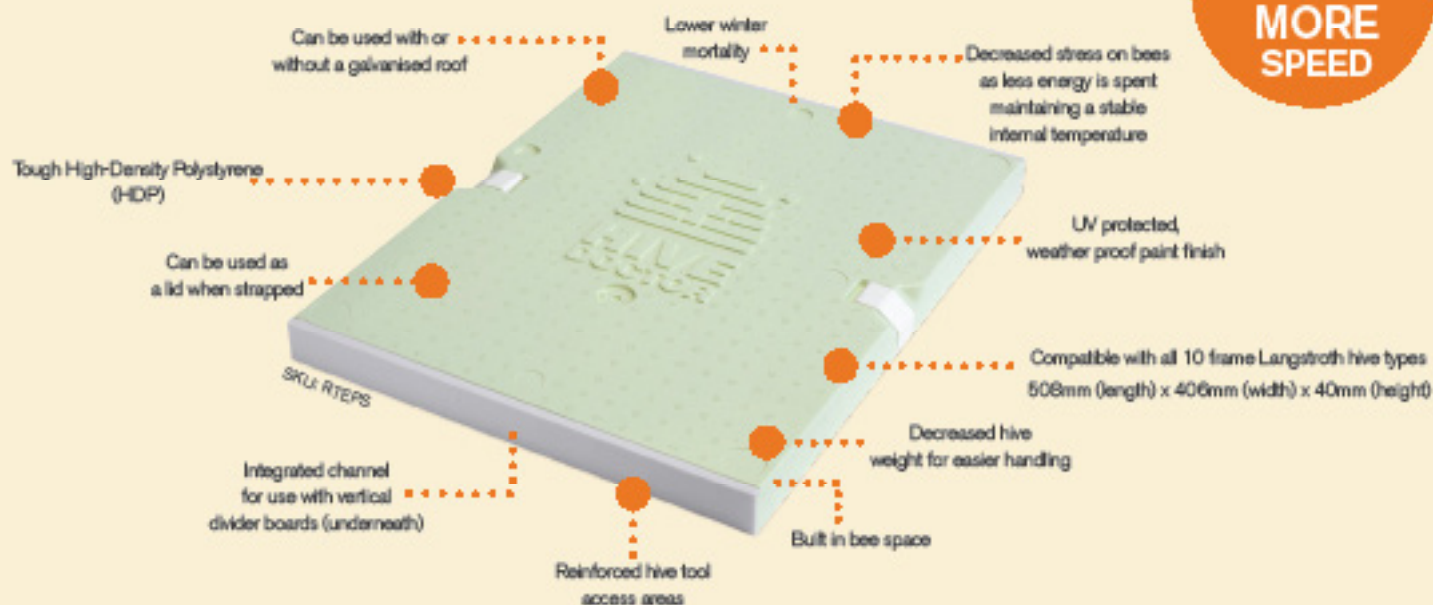

Fine dining with climate control

HIVE DOCTOR THERMA-FEEDER (8.5L)

Insulation and Feeding All-In-One

Create the perfect climate

HIVE DOCTOR THERMA-LID

Hive Mat and Insulated Lid All-In-One

Order online at ecrotek.co.nz