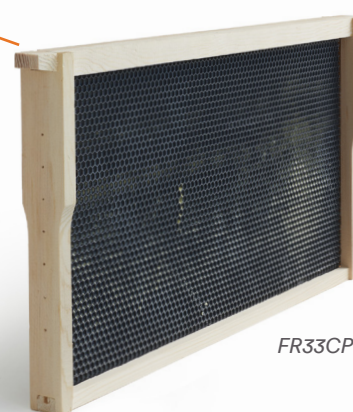

FRAPFWAX30G

FRAPMWAX30G

FRAP3

STAPLED AND GLUED

FR33CPS30G

SAVE TIME AND MONEY

WITH OUR RTG (READY TO GO) BEE BOXES

OUR PARAFFIN DIPPED RTG BOXES ARE BUILT TO LAST AND COME LOADED WITH FRAMES OF YOUR CHOICE. NO MUCKING AROUND, NO REJECTS AND NO ISSUES.