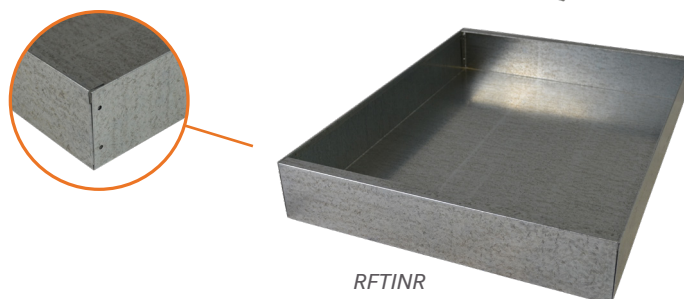

RFTIN

RFTINR