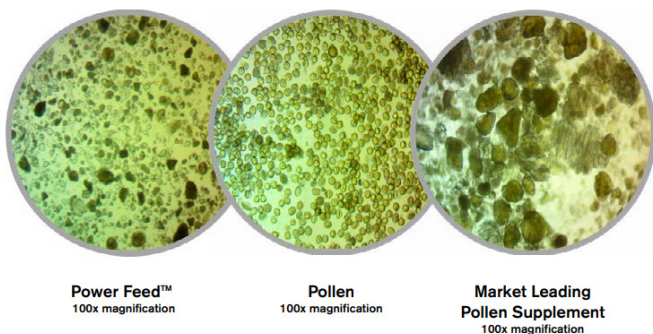

Our latest research articles learn more at www.vitahive.co.nz

Power Feed - HPG Development:

The importance of the Hypopharyngeal Gland and how Power Feed™ influences HPG development

Brood Booster - Nutritional Panel:

The nutritional composition of Brood Booster and its effectiveness in helping to build healthy and strong hives

Power Feed - Particle Size:

Power Feed particle size and its relationship to nutrient absorption in bees