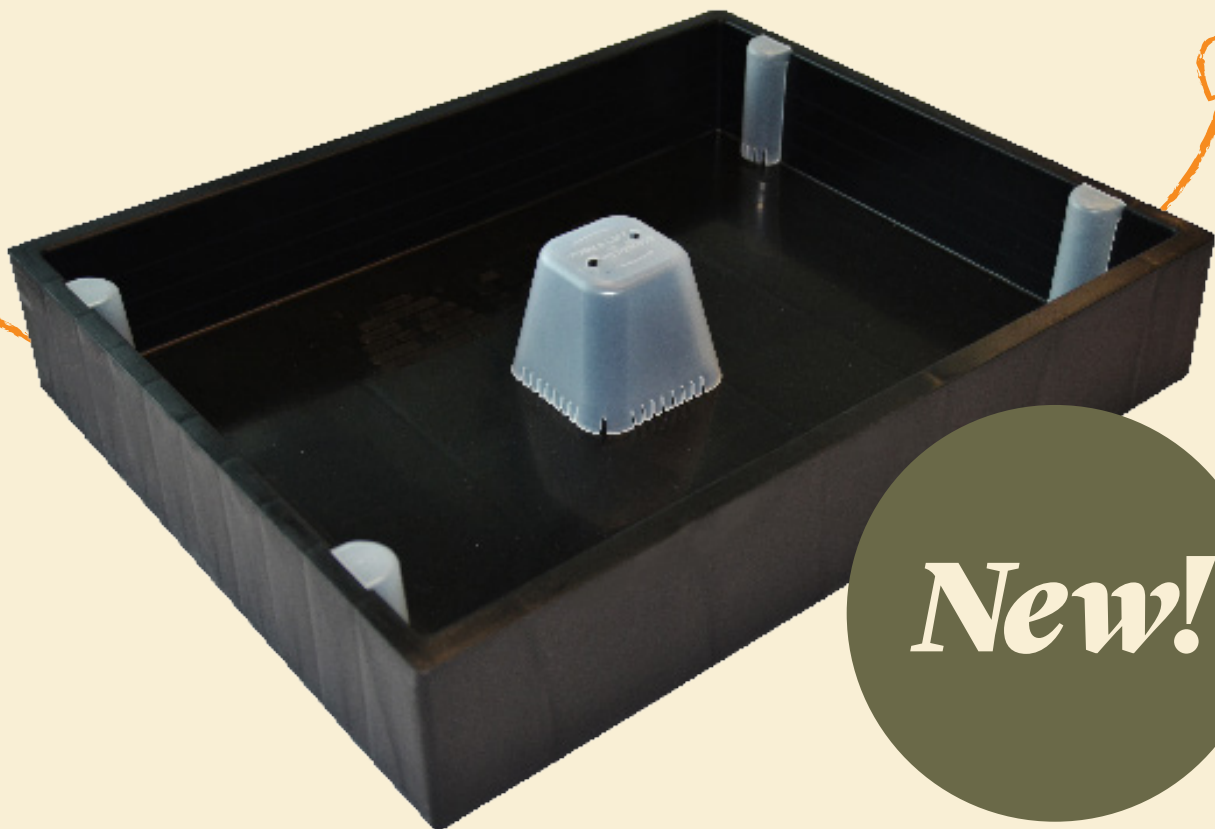

## One Piece Top Feeder

### 12 Litres

**New!**

- Feeding stations (bee savers) lock into place to prevent bee drownings
- Fill level indicators for measured feeds
- UV stable high quality food grade polypropylene
- Designed with reinforced walls and ribbing
- Perimeter access for feeding on uneven ground
- 90mm height
- Fully assembled - ready to go

The new One Piece Top Feeder from Hive Doctor saves you time and money whilst delivering a fantastic range of innovative features, including a larger capacity, integrated ready to use rim and multiple feeding station to improve bee access to syrup on uneven ground. The Hive Doctor One Piece Top Feeder is the ultimate top feeder!

# Product Information

Order Code / SKU	FEPLTFHDCOMP
Description	Hive Doctor One Piece Top Feeder - 12 Litres
Material	100% virgin, food grade polypropylene
Dimensions	508mm (Length) x 406mm (Width) x 90mm (Height)
Weight	1.1kg
Carton Quantity	5
Pallet Quantity	132