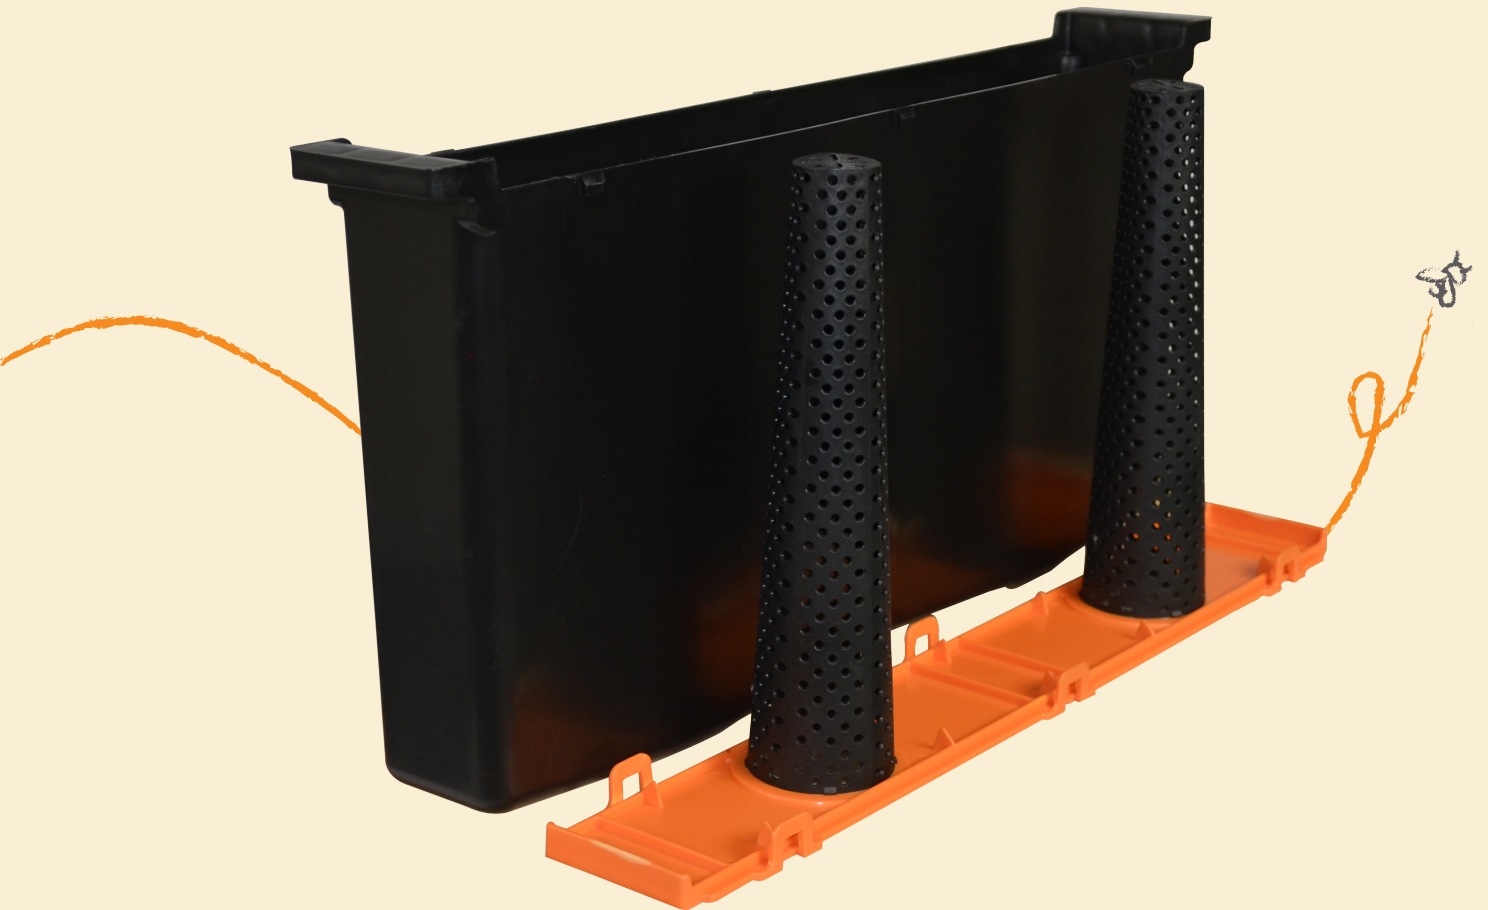

Hive Doctor

W5 Feeder - 5 Litres

- Unique W-Shaped bottom allows access to sugar syrup on uneven ground
- Integrated ladders help prevent bee drownings
- Cap and ladders securely lock in place
- Internal central rib prevents distortion
- 5 litre capacity
- 68mm wide
- High quality food grade plastic

The W5 Frame Feeder is a revolutionary new feeder from Hive Doctor. The W5 Frame Feeder was developed to reduce bee drownings that can be associated with traditional open topped frame feeders. The W5 Frame Feeder also has a unique W-Shaped bottom which provides bees access to sugar syrup, even with the hive is placed on uneven ground.

0800 11 77 66
ecrotek.co.nz

 **ECROTEK**
Keeping ahead

Product Information

Order Code / SKU	HDW5FF
Description	Hive Doctor W5 5 Litre Frame Feeder
Material	100% virgin, food grade polypropylene
Top Bar Width	68mm
Carton Quantity	18
Pallet Quantity	288