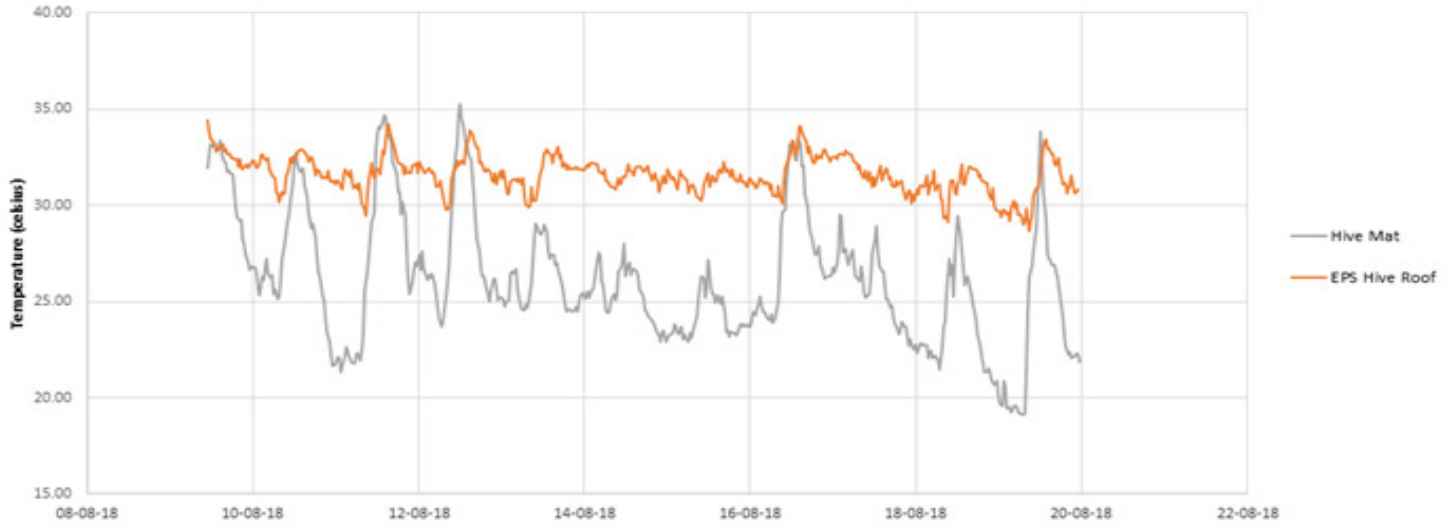

Hive Doctor Therma-Series

Improving Hive Performance

Hive Mat with Tin Roof vs Therma-Lid
Outer Brood Frame Temp

Data recorded throughout August 2018, in the Auckland Region

Hive Mat with Tin Roof vs Therma-Feeder
Outer Brood Frame Temp

Data recorded throughout August 2018, in the Auckland Region