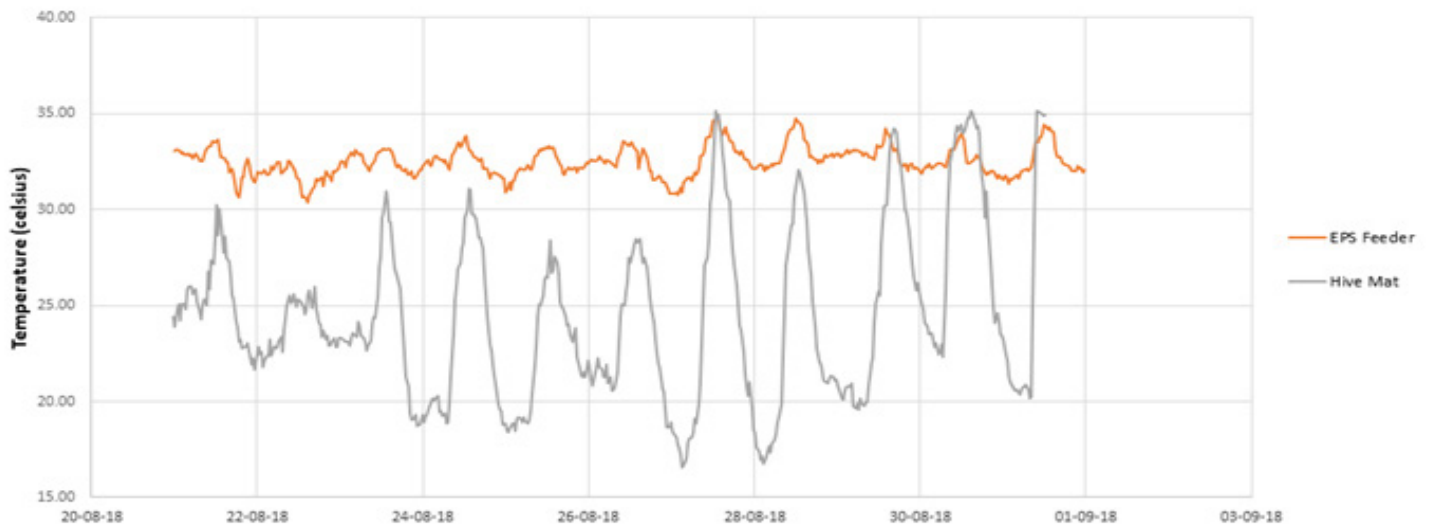

Hive Doctor Therma-Series

Improving Hive Performance

Hive Mat with Tin Roof vs Therma-Lid
Outer Brood Frame Temp

Data recorded throughout August 2018, in the Auckland Region

Hive Mat with Tin Roof vs Therma-Feeder
Outer Brood Frame Temp