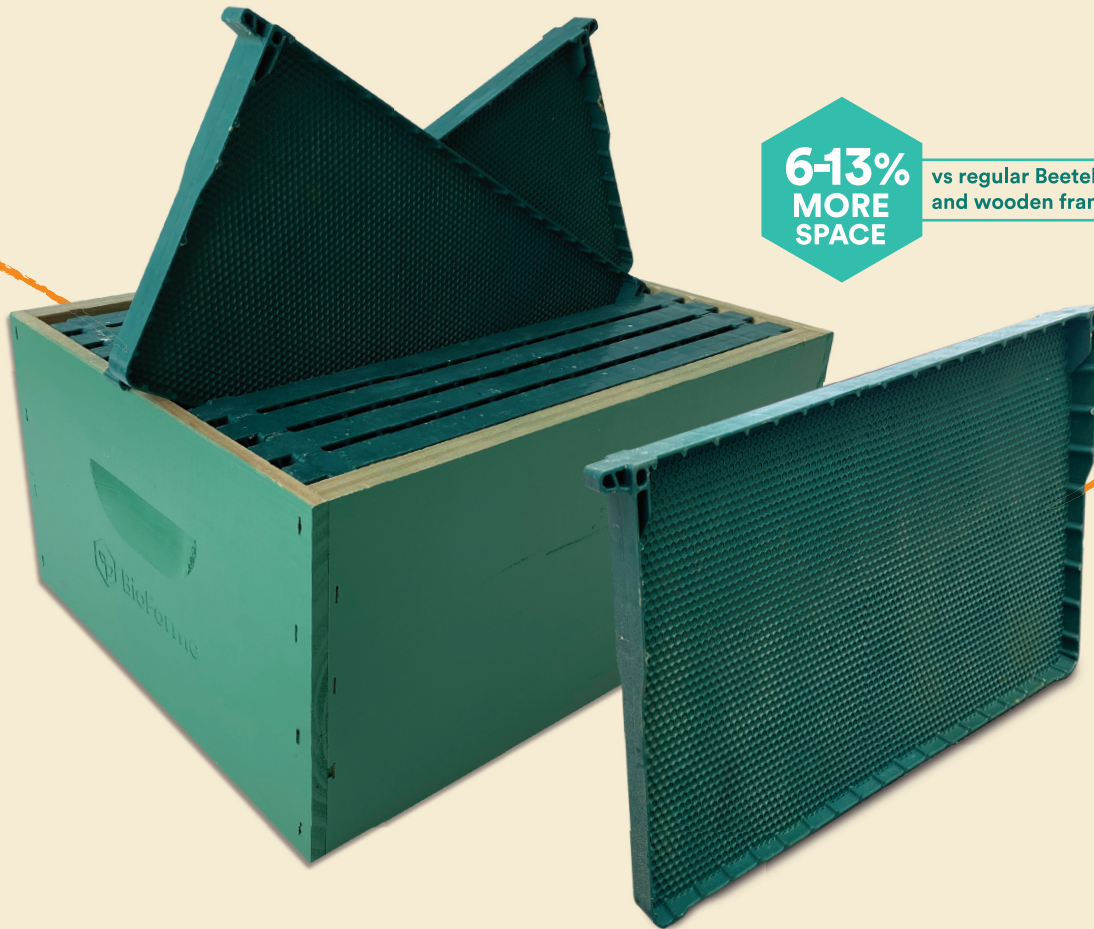

## Plant based, long life, zero waste

Available in:

Full Depth BioFrame Waxed Frame

RTG Full Depth Standard Plus Grade

 **Plant Based** - Made from sustainably grown, carbon neutral plant material emitting 77.8% less greenhouse gas during production versus traditional plastic frames.

 **Durable** - Designed to withstand the rigours of beekeeping operations. Durable and maintains similar rigidity to plastic frames with slightly lower drop resistance

 **Easy to use** - Same dimensions as our plastic frames, new edge-to-edge moulding increased cells by 6-13% without compromising rigidity.

# Product Information

Order Code / SKU	RTGSFSBW
Description	RTG box, dipped, assembled and painted 10 x BioForme Waxed Frames (30g)
Material	Polylactic acid
*Grade of Timber	70% standards 30% premiums
Outer Box Dimensions	508mm x 406mm x 240mm – 12mm Frame Rebate
Pallet Quantity	54 Units

Order Code / SKU	FRABFWAX30G
Description	Full Depth BioForme Frame 30g waxed
Material	Polylactic acid
Width	33mm
Carton Quantity	24 Units